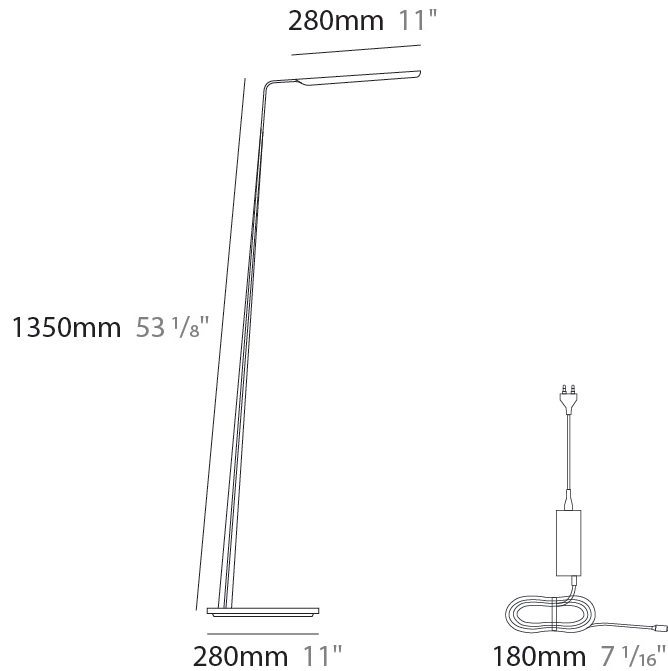

PROJECT
TYPE
SPECIFIER
QUANTITY
DATE

SWAN PORTABLE

D74009- -
base number   Color   Finish
                          Temperature   Options

1. To build a product code in our configurator select the specify button on the base model # product page
2. To build a manual product code on this datasheet choose from the options listed below in blue font and add the suffix to the base model #

GENERAL

Series: Swan
Brand: Tunto
Division: Design
Mounting Type: Portable
Mounting Location: Floor
Subcategory: Floor

PHYSICAL

Shape: Abstract
Length (mm): 390
Length (in): 15 ³/₈
Height (mm): 1350
Height (in): 53 ¹/₈
Light Distribution: Direct
Fixture Finish: WAL / ASH / OAK / BLK / WHI
Holder Finish: White
Fixture Material: Wood
Cable Details: 180mm / 70.87" cord and plug

ELECTRICAL

Lamp Type: LED
Input Wattage (W): 14
Dimming: Touch Dimming
Driver Location: Inline Transformer Plug
Input Voltage (V): 120

LED

Color Temperature (°K): 2700 / 3000
Max. Delivered Lumen (lm): 660 - 1090
CRI: >93 CRI
Lamp Life (hrs): 50000

OPTICAL

RATINGS AND CERTIFICATIONS

Certified By: Certified for North American Standards
IP rating: IP20